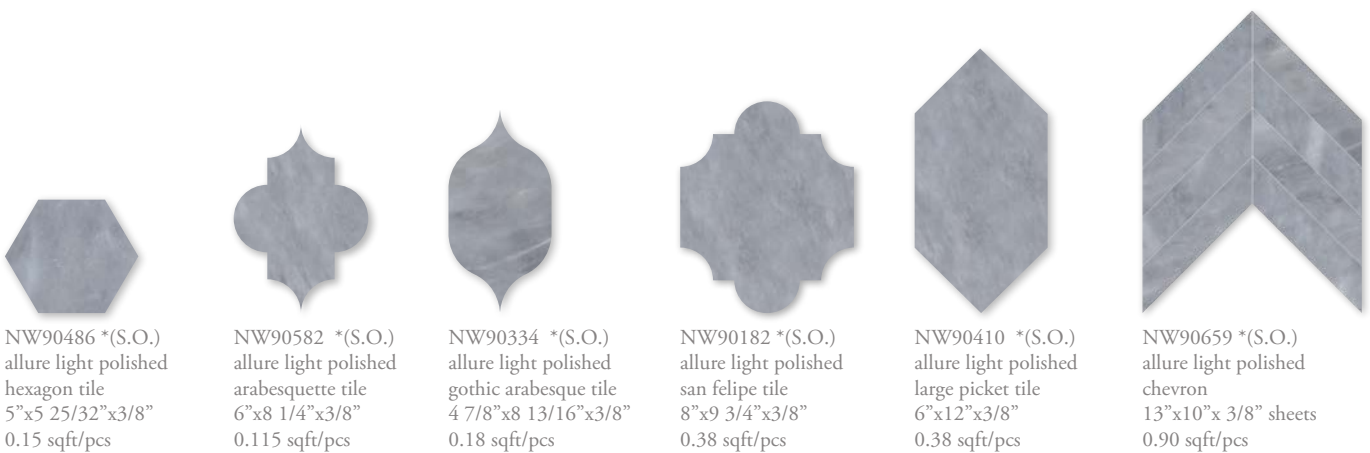

allure light polished 12"x12"x3/8"

Floor / Wall Tiles

allure light polished marble

available tiles & slabs / in stock

TL17010	2 3/4"x5 1/2"x3/8"
TL16400	12"x12"x3/8"
TL16402	18"x18"x1/2"
TL16401	12"x24"x1/2"
TL17686	12"x24"x1/2" (honed)
SL11143	slab 3/4"
SL11144	slab 1 1/4"

dimensions decorative components

NW90486 *(S.O.)
allure light polished
hexagon tile
5"x5 25/32"x3/8"
0.15 sqft/pcs

NW90582 *(S.O.)
allure light polished
arabesque tile
6"x8 1/4"x3/8"
0.115 sqft/pcs

NW90334 *(S.O.)
allure light polished
gothic arabesque tile
4 7/8"x8 13/16"x3/8"
0.18 sqft/pcs