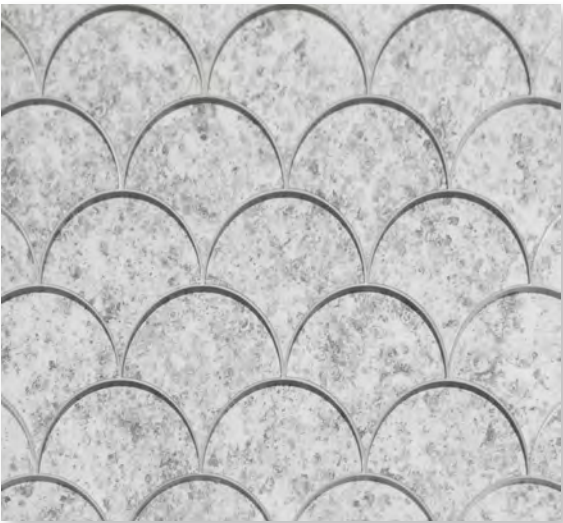

Wall Tiles

ANTIQUE MIRROR FAN *(S.O.)
WCG10033