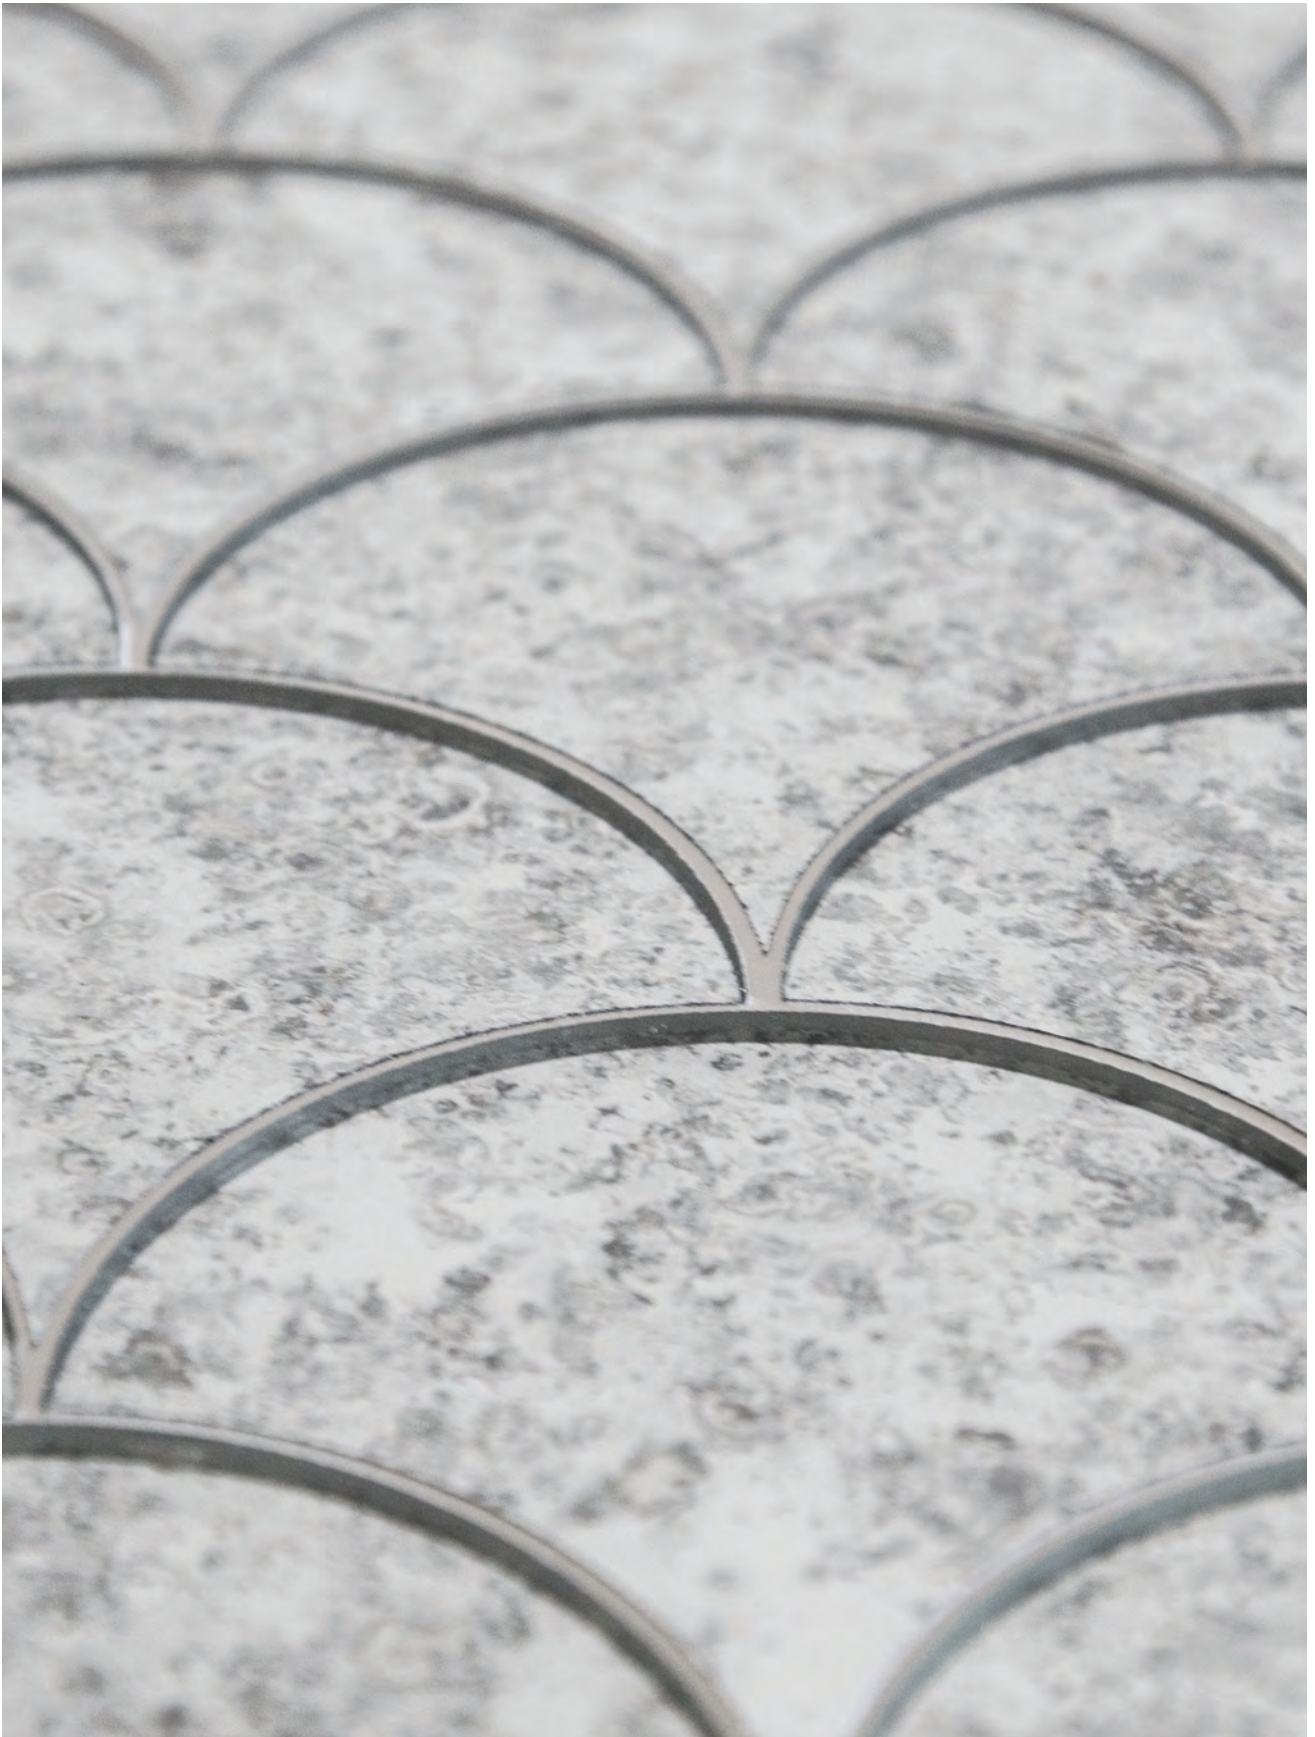

Product Featured: Antique Mirror Fan