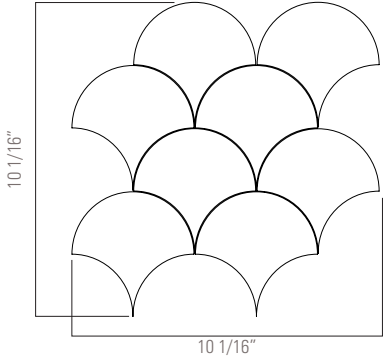

0.7 SQFT/Template