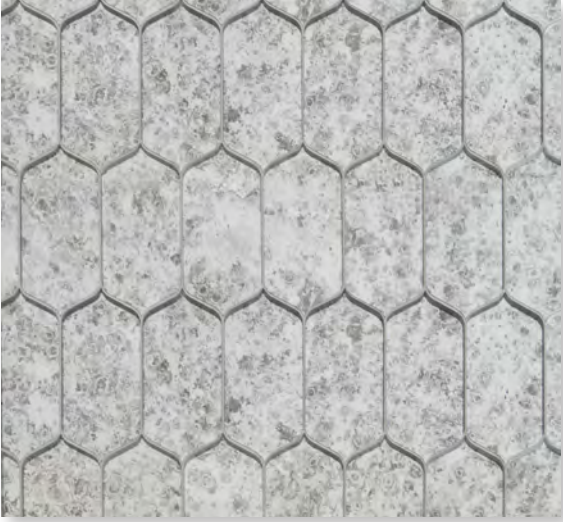

ANTIQUE MIRROR FAN *(S.O.)
WCG10033

ANTIQUE MIRROR PICKET *(S.O.)
WCG10034