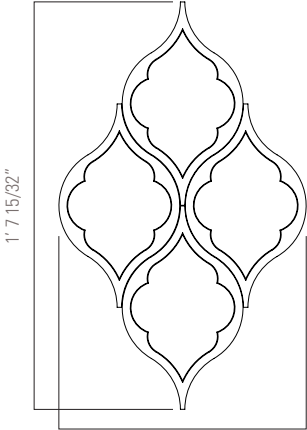

COUNTRY  
FLOORS

ANTIQUE MIRROR

The background of the entire page is a close-up, high-resolution image of antique mirror glass. The surface is covered in a complex, organic pattern of small, irregular, light-colored spots and swirls, creating a rich, aged, and textured appearance. The overall color palette is a range of light greys, off-whites, and pale browns, giving it a vintage and sophisticated feel.

Suitable for interior wall use. Our Antique Mirror Collection is available in field sizes of; 3x6 beveled brick, 3x6 and 12x24. Our special order Water jet patterns in; Fan, Picket and Helena.

Product Featured: Antique Mirror Fan

Wall Tiles

ANTIQUE MIRROR FAN \*(S.O.)  
WCG10033

0.7 SQFT/Template

ANTIQUE MIRROR PICKET \*(S.O.)  
WCG10034

0.92 SQFT/Template

ANTIQUE MIRROR HELENA \*(S.O.)  
WCG10032

0.8 SQFT/Template

\*(S.O.): Special Order. Lead times may vary 4-8 weeks depending on product.

Product Featured: Antique Mirror Picket

Wall Tiles

---

ANTIQU MIRROR SUBWAY BEVELED  
WCG10031 - 3"x6"

ANTIQU MIRROR  
WCG10030 - 3"x6"

ANTIQU MIRROR  
WCG10029 - 12"x24"

COUNTRY  
FLOORS®

Copyright © 2016 Country Floors. No part of this book may be reproduced by any means for commercial purposes.  
Country Floors, will vigorously protect this and all other copyrights noted in this book.