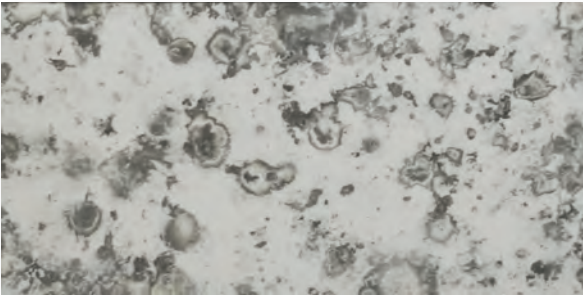

COUNTRY  
FLOORS

ANTIQUE MIRROR

The background of the entire page is a close-up, high-resolution image of antique mirror glass. The surface is covered in a complex, organic pattern of small, irregular, light-colored spots and swirls, creating a rich, aged, and textured appearance. The overall color palette is a range of light greys, off-whites, and pale browns, giving it a vintage and sophisticated feel.

Suitable for interior wall use. Our Antique Mirror Collection is available in field sizes of; 3x6 beveled brick, 3x6 and 12x24. Our special order Water jet patterns in; Fan, Picket and Helena.

Product Featured: Antique Mirror Fan

Wall Tiles

ANTIQUE MIRROR FAN \*(S.O.)  
WCG10033

0.7 SQFT/Template

ANTIQUE MIRROR PICKET \*(S.O.)  
WCG10034

0.92 SQFT/Template

ANTIQUE MIRROR HELENA \*(S.O.)  
WCG10032

0.8 SQFT/Template

\*(S.O.): Special Order. Lead times may vary 4-8 weeks depending on product.

Product Featured: Antique Mirror Picket

Wall Tiles

---

ANTIQU MIRROR SUBWAY BEVELED  
WCG10031 - 3"x6"

ANTIQU MIRROR  
WCG10030 - 3"x6"

ANTIQU MIRROR  
WCG10029 - 12"x24"

COUNTRY  
FLOORS®

Copyright © 2016 Country Floors. No part of this book may be reproduced by any means for commercial purposes.  
Country Floors, will vigorously protect this and all other copyrights noted in this book.