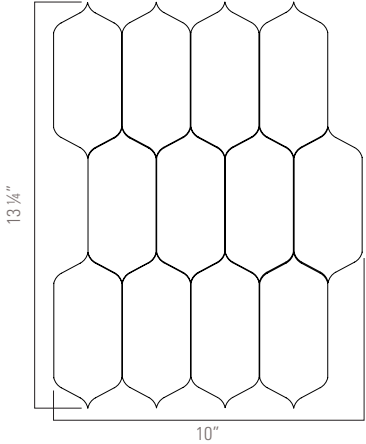

COUNTRY  
FLOORS

ANTIQUE MIRROR

The background of the entire page is a close-up, high-resolution image of antique mirror glass. The surface is covered in a complex, organic pattern of small, irregular, light-colored spots and swirls, creating a rich, aged, and textured appearance. The overall color palette is a range of light greys, off-whites, and pale browns, giving it a vintage and sophisticated feel.

Suitable for interior wall use. Our Antique Mirror Collection is available in field sizes of; 3x6 beveled brick, 3x6 and 12x24. Our special order Water jet patterns in; Fan, Picket and Helena.

Product Featured: Antique Mirror Fan

Wall Tiles

ANTIQUE MIRROR FAN \*(S.O.)  
WCG10033

0.7 SQFT/Template

ANTIQUE MIRROR PICKET \*(S.O.)  
WCG10034

0.92 SQFT/Template

ANTIQUE MIRROR HELENA \*(S.O.)  
WCG10032

0.8 SQFT/Template

\*(S.O.): Special Order. Lead times may vary 4-8 weeks depending on product.

Product Featured: Antique Mirror Picket

Wall Tiles

---

ANTIQU MIRROR SUBWAY BEVELED  
WCG10031 - 3"x6"

ANTIQU MIRROR  
WCG10030 - 3"x6"

ANTIQU MIRROR  
WCG10029 - 12"x24"

COUNTRY  
FLOORS®

Copyright © 2016 Country Floors. No part of this book may be reproduced by any means for commercial purposes.  
Country Floors, will vigorously protect this and all other copyrights noted in this book.