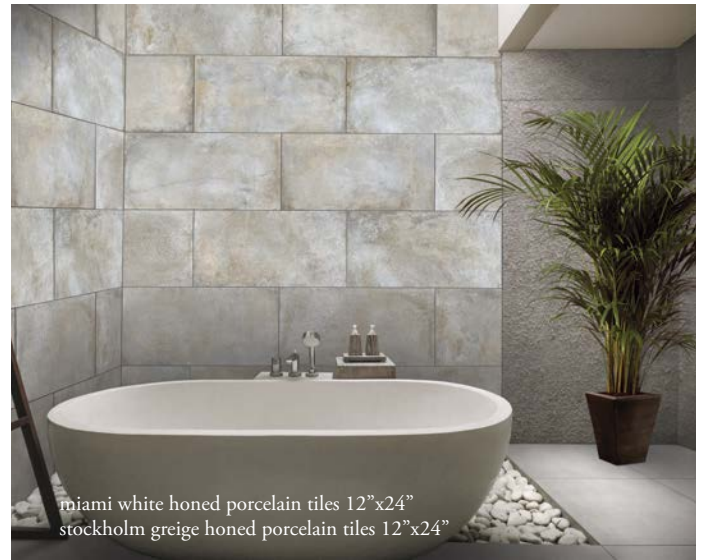

Technical Information

Physical - Visual Properties	ASTM Test	Industry Standard	Results
Water Absorption	C373	Impervious < 0.5%	≤ 0.1%
Thickness Dimension	C499	Range ± 0.04 Inc. Max.	≤± 0.04 Inc.
Facial Dimension	C499	± 0.25%	≤± 0.25%
Warpage Average Diagonal	C485	± 0.40%	≤± 0.40%
Warpage Average Edge	C485	± 0.40%	≤± 0.40%
Wedging	C502	± 0.25%	≤± 0.25%
Bond Strength	C482	≥ 50 psi	≥ 200 psi
Breaking Strength	C648	≥ 250 lbf	≥ 400 lbf
Hardness (MOHS)	Scratch Test (No regulated)	Range 0 - 10	≥ 7
Visible Abrasion Resistance for Glaze tiles	C1027	No Requirement, Range 0 - 5	Class 4
Frost Resistance	C1026	No sample must show alterations to surface	No evidence of damage
Chemical Resistance	C650	No Requirement, Range E - A	Class A
Stain Resistance	C1378	No Requirement, Range E - A	Class A*
DCOF - HONED	BOT 3000	≥ 0.42*	≥ 0.50
DCOF - TEXTURED	BOT 3000	≥ 0.42*	≥ 0.65
Aesthetic Classification	Visual Evaluation Shade & Texture	No Requirement, Range V0 - V4	V2

*All values given for Matte or Honed material, etc.