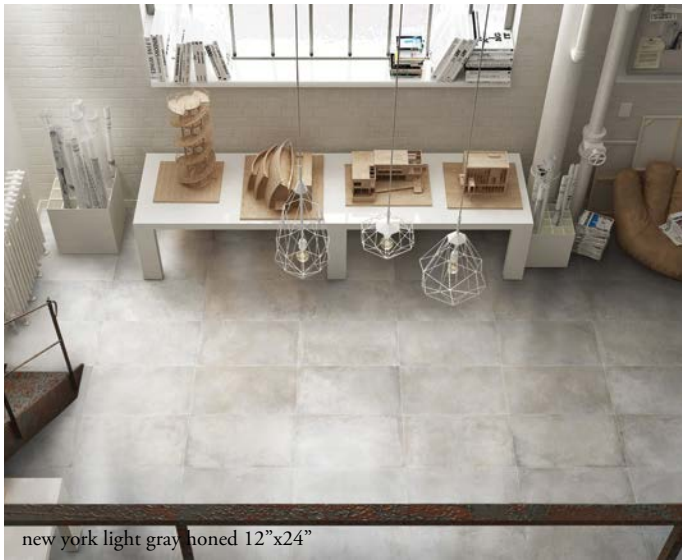

Technical Information

Physical - Visual Properties	ASTM Test	Industry Standard	Results
Water Absorption	C373	Impervious < 0.5%	≤ 0.1%
Thickness Dimension	C499	Range ± 0.04 Inc. Max.	≤± 0.04 Inc.
Facial Dimension	C499	± 0.25%	≤± 0.25%
Warpage Average Diagonal	C485	± 0.40%	≤± 0.40%
Warpage Average Edge	C485	± 0.40%	≤± 0.40%
Wedging	C502	± 0.25%	≤± 0.25%
Bond Strength	C482	≥ 50 psi	≥ 200 psi
Breaking Strength	C648	≥ 250 lbf	≥ 400 lbf
Hardness (MOHS)	Scratch Test (No regulated)	Range 0 - 10	≥ 7
Visible Abrasion Resistance for Glaze tiles	C1027	No Requirement, Range 0 - 5	Class 4
Frost Resistance	C1026	No sample must show alterations to surface	No evidence of damage
Chemical Resistance	C650	No Requirement, Range E - A	Class A
Stain Resistance	C1378	No Requirement, Range E - A	Class A*
DCOF - HONED	BOT 3000	≥ 0.42*	≥ 0.50
DCOF - TEXTURED	BOT 3000	≥ 0.42*	≥ 0.65
Aesthetic Classification	Visual Evaluation Shade & Texture	No Requirement, Range V0 - V4	V2

*All values given for Matte or Honed material, etc.