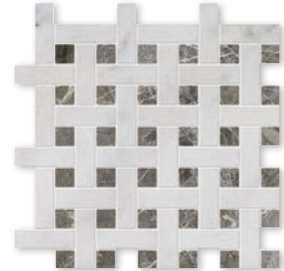

MS01735
avalon&silver drop polished
basket weave 1" x 3"
12 5/8" x 12 5/8" x 3/8" sheets
0.97 sqft/pcs
in stock