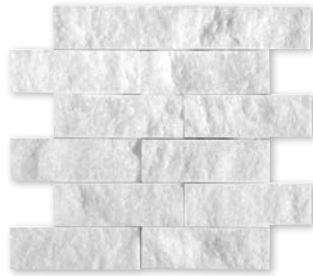

MS00964
avalon rock face
2"x6"
12"x14" sheets
1.00 sqft/pcs
in stock