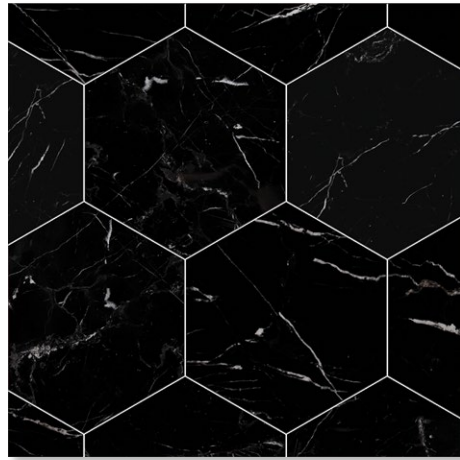

snow white & black honed eames mosaic 6"x6"x3/8"

Black & White Marble Collection

Everything's better in black and white. In film as in life, the eternal romance of it is undeniable, and in tile it's practically as old as time itself. Just think of the stone parquet of Europe's great estates. If you love the elegance of black and white, you'll adore our new collection of floor and wall tiles and mosaics in honed black marble, honed snow white marble and superb black and snow white marble tiles and mosaics. There's something for every style of interior within this collection, from a simple honed solid hexagon to intricate mosaics, inspired by different eras but made to create a timeless dignity in the built environment.

mcm hexahon black & snow white - snow white honed 12"x24"x1/2"

Floor / Wall Tiles & Mosaics

NW00096
snow white honed
hexagon 8" tile
in stock

NW00095
black honed
hexagon 8" tile
in stock

MS01524
snow white & black honed
mcm hexagon 8"
in stock