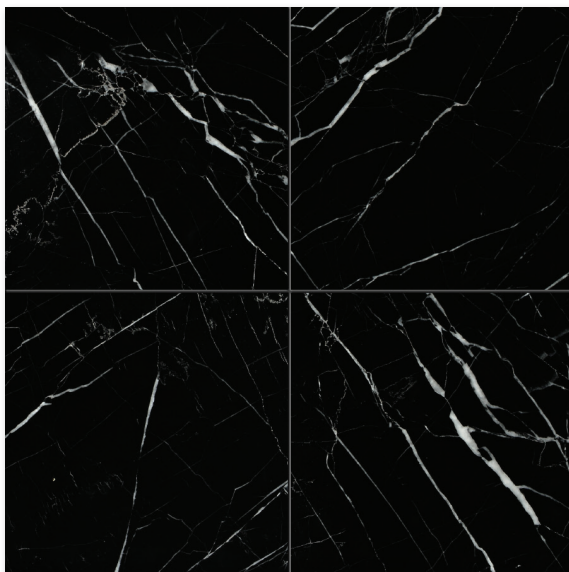

Floor / Wall Tiles

available sizes / in stock	polished	honed
2 3/4"x5 1/2"x3/8"	TL90211	TL90214
5 1/2"x5 1/2"x3/8"	TL90212	TL90215
12"x12"x3/8"	TL90213	TL90216
18"x18"x1/2"	TL90747	TL90748

black marble