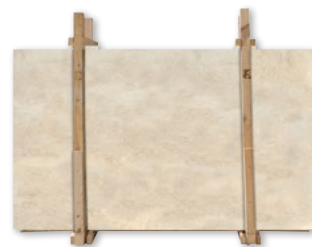

CAPPUCINO
POLISHED MARBLE COLLECTION

Product Featured: Cappucino Polished 24"x24"x3/4"

Floor / Wall Tiles

Cappucino Polished Marble

IN STOCK AVAILABLE SIZES

TL17195 12"x12"x3/8"

TL17176 12"x24"x1/2"

TL17175 18"x18"x1/2"

TL17177 24"x24"x3/4"

Slabs

SL11277 - Slab 1 1/4 "
SL11276 - Slab 3/4 "

Mosaics

MS01438
CAPPUCINO POLISHED
1" Mosaic
12"x12"x3/8" Sheets

MS01439
CAPPUCINO POLISHED
Basket Weave Mosaic
12"x12"x3/8" Sheets

MS01440
CAPPUCINO POLISHED
2" Hexagon Mosaic
10 3/8"x12"x3/8" Sheets