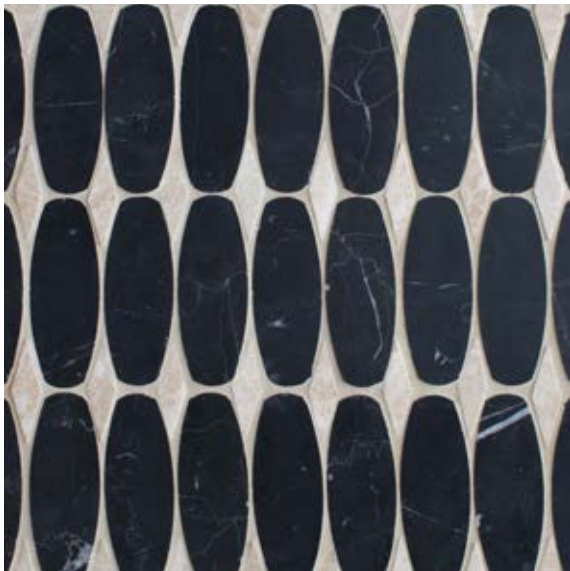

Oval Scale in White Carrara Polished

Floors/Wall Tiles

XSC02001 - S.O.*
 oval scale
 white carrara polished*
 10"x12"x3/8" sheets

XSC02002 - S.O.*
 oval scale
 glacier honed - skyline renaissance*
 10"x12"x3/8" sheets

XSC02003 - S.O.*
 oval scale
 black honed - diana royal honed*
 10"x12"x3/8" sheets

Oval Scale 10"x12"
 Coverage: 0.83/sqft

*S.O. - Special Order. Lead times may vary 2-4 weeks.

**For matching tile and trim options, please refer to our stone collections for the materials listed above.