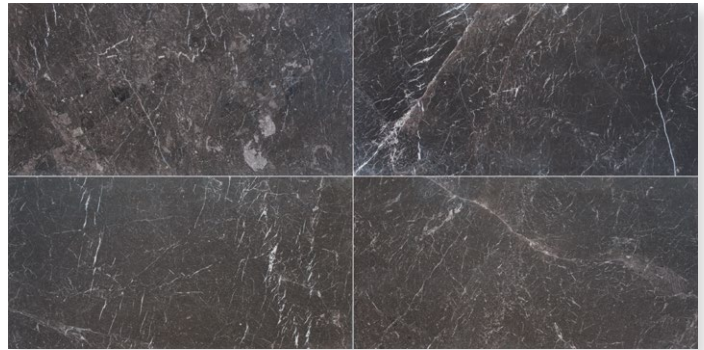

iris black honed sl 3"x12"x1/2"

Iris Black Marble Collection

Iris Black is a midnight black stone with all-over white lightning veining. Architectural Digest has stated that black kitchens are in fashion for this year and beyond, while black painted cabinetry for kitchens and baths has never been more on-trend. Adding this timeless stone to any room, either mixed with one of our white marbles or all on its own is a great design choice. The finishes are very hot as well. Both the smooth, matte honed finish and the distressed leather finish impart a contemporary feel to Iris Black field tile, mosaics and moldings. Suitable for all interior vertical, horizontal and wet area applications.

Floor / Wall Tiles

iris black brushed chiselled marble

available sizes / in stock

- TL18138 8"x8"x1/2" brushed chiselled
- TL18137 16"x16"x1/2" brushed chiselled
- TL18139 16"x24"x1/2" brushed chiselled

iris black honed sl marble