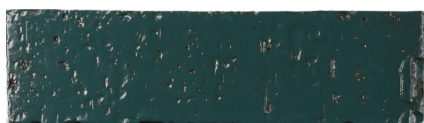

TL61157 prosperity rustic (S.O.)*
2 3/4" x9 3/4"x3/4"
0.186 sqft/pcs