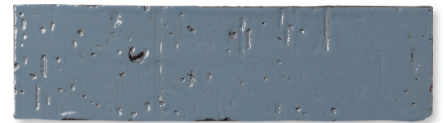

new chelsea brick  
collection

MARBLE SYSTEMS

floor / wall tiles

TL61156 mashiro rustic (S.O.)\*  
2 3/4" x 9 3/4" x 3/4"  
0.186 sqft/pcs

TL61153 sirena sky rustic (S.O.)\*  
2 3/4" x 9 3/4" x 3/4"  
0.186 sqft/pcs

TL61152 peggy blue rustic (S.O.)\*  
2 3/4" x 9 3/4" x 3/4"  
0.186 sqft/pcs

TL61151 hudson blue rustic (S.O.)\*  
2 3/4" x 9 3/4" x 3/4"  
0.186 sqft/pcs

TL61154 free spirit rustic (S.O.)\*  
2 3/4" x 9 3/4" x 3/4"  
0.186 sqft/pcs