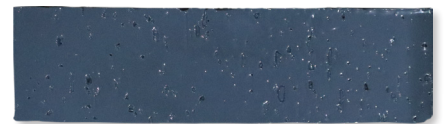

new chelsea brick  
collection

MARBLE SYSTEMS

floor / wall tiles

TL61156 mashiro rustic (S.O.)\*  
2 3/4" x 9 3/4" x 3/4"  
0.186 sqft/pcs

TL61153 sirena sky rustic (S.O.)\*  
2 3/4" x 9 3/4" x 3/4"  
0.186 sqft/pcs

TL61152 peggy blue rustic (S.O.)\*  
2 3/4" x 9 3/4" x 3/4"  
0.186 sqft/pcs

TL61151 hudson blue rustic (S.O.)\*  
2 3/4" x 9 3/4" x 3/4"  
0.186 sqft/pcs

TL61154 free spirit rustic (S.O.)\*  
2 3/4" x 9 3/4" x 3/4"  
0.186 sqft/pcs