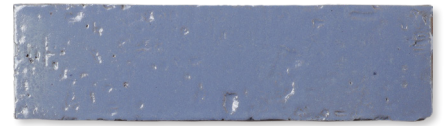

new chelsea brick  
collection

MARBLE SYSTEMS

floor / wall tiles

TL61156 mashiro rustic (S.O.)\*  
2 3/4" x 9 3/4" x 3/4"  
0.186 sqft/pcs

TL61153 sirena sky rustic (S.O.)\*  
2 3/4" x 9 3/4" x 3/4"  
0.186 sqft/pcs

TL61152 peggy blue rustic (S.O.)\*  
2 3/4" x 9 3/4" x 3/4"  
0.186 sqft/pcs

TL61151 hudson blue rustic (S.O.)\*  
2 3/4" x 9 3/4" x 3/4"  
0.186 sqft/pcs

TL61154 free spirit rustic (S.O.)\*  
2 3/4" x 9 3/4" x 3/4"  
0.186 sqft/pcs

TL61158 joy green rustic (S.O.)\*  
2 3/4" x9 3/4"x3/4"  
0.186 sqft/pcs

TL61146 avante garde rustic (S.O.)\*  
2 3/4" x9 3/4"x3/4"  
0.186 sqft/pcs

TL61149 dylan rustic (S.O.)\*  
2 3/4" x9 3/4"x3/4"  
0.186 sqft/pcs