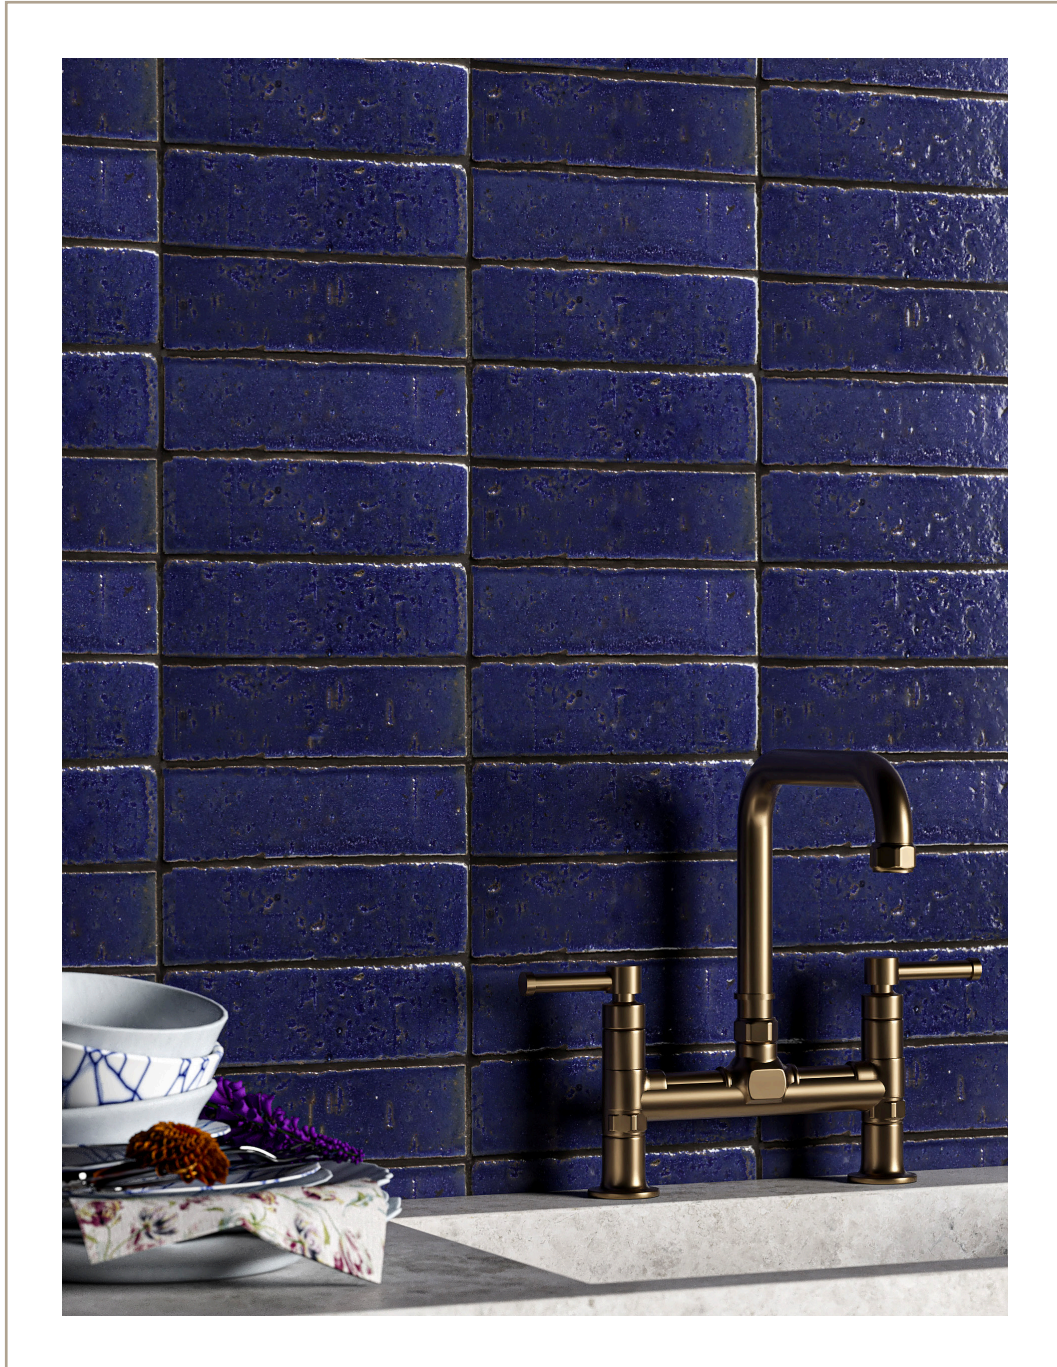

new chelsea brick  
collection

MARBLE SYSTEMS

floor / wall tiles

TL61156 mashiro rustic (S.O.)\*  
2 3/4" x 9 3/4" x 3/4"  
0.186 sqft/pcs

TL61153 sirena sky rustic (S.O.)\*  
2 3/4" x 9 3/4" x 3/4"  
0.186 sqft/pcs