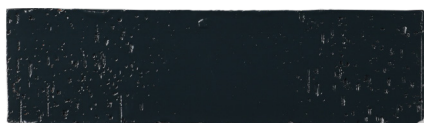

TL61159 furstenburg teal rustic (S.O.)*
2 3/4" x9 3/4"x3/4"
0.186 sqft/pcs