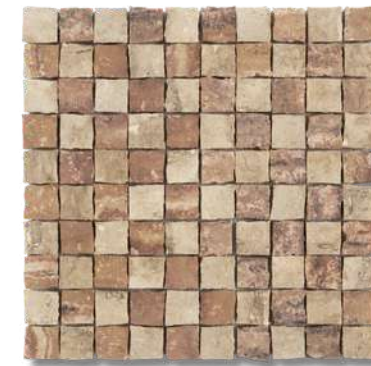

MS90954 (S.O.*)
roman travertine checkerboard honed
hand clipped 1"x1"
10 5/8"x10 5/8"x3/8"
.78 sqft/pcs