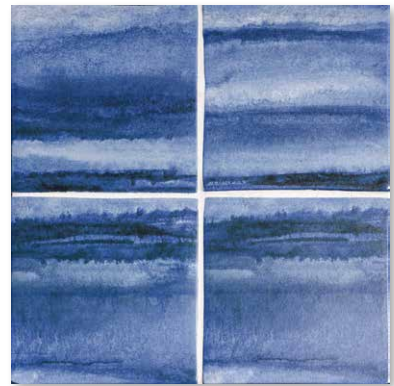

TL80443
mist
matte ceramic
6"x6"x3/8"
in stock