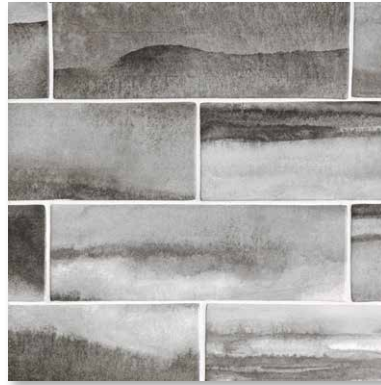

TL80447
storm
matte ceramic
3"x9"x3/8"
in stock