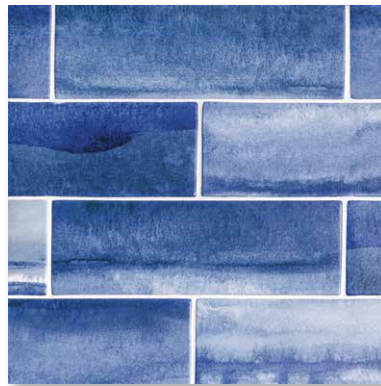

TL80445
mist
matte ceramic
3"x9"x3/8"
in stock