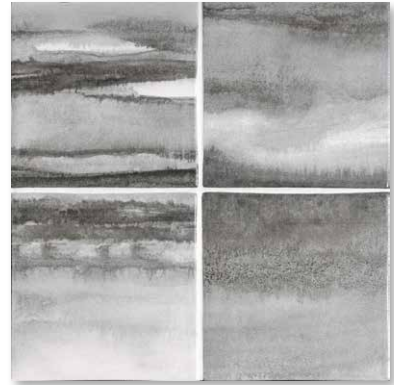

TL80448
storm
matte ceramic
6"x6"x3/8"
in stock