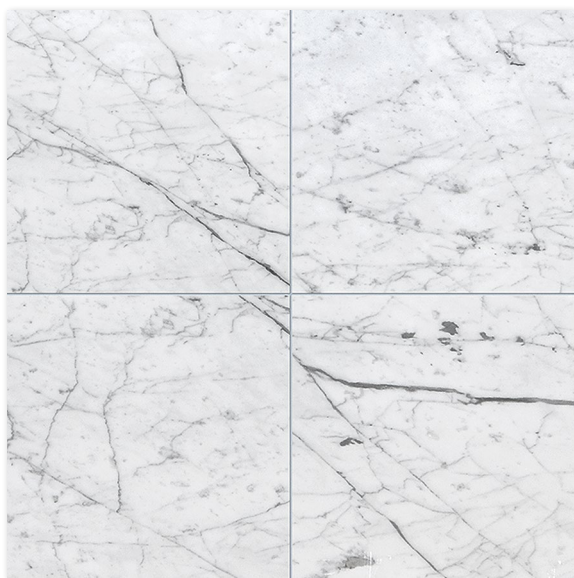

statuarietto

statuarietto polished 18"x18"x3/8"

floor / wall tiles

available sizes

| | |
|---------|--------------|
| TL10243 | 12"x12"x3/8" |
| TL90860 | 12"x24"x3/8" |
| TL90759 | 18"x18"x3/8" |

statuarietto polished marble