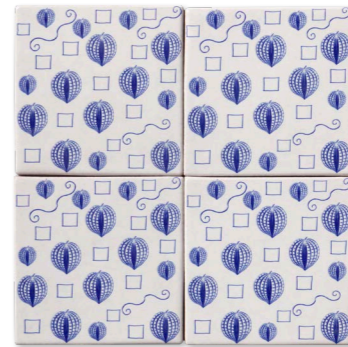

floor / wall tiles

TL80923 (S.O.)  
garden topiary cadet  
matte terra cotta 6"x6"x3/8"  
0.25 sqft/pcs

TL80924 (S.O.)  
collected summer cadet  
matte terra cotta 6"x6"x3/8"  
0.25 sqft/pcs

TL80925 (S.O.)  
porthole cadet  
matte terra cotta 6"x6"x3/8"  
0.25 sqft/pcs

TL80926 (S.O.)  
watercolor cadet  
matte terra cotta 6"x6"x3/8"  
0.25 sqft/pcs

TL80927 (S.O.)  
french county  
matte terra cotta 6"x6"x3/8"  
0.25 sqft/pcs

TL80928 (S.O.)  
garden topiary biscuit  
matte terra cotta 6"x6"x3/8"  
0.25 sqft/pcs