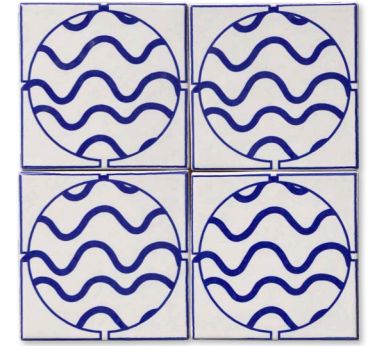

TL80925 (S.O.)
porthole cadet
matte terra cotta 6"x6"x3/8"
0.25 sqft/pcs