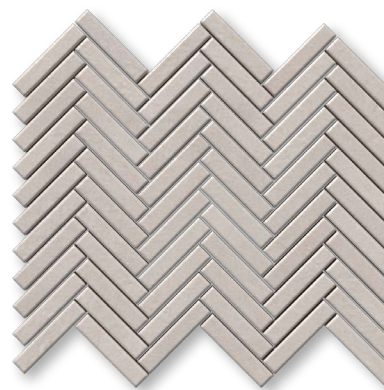

traces
terra cotta collection

MARBLE SYSTEMS

traces

Embrace the natural luxury of the Traces Terra Cotta Collection. Consisting of glazed terra cotta tiles, mosaics, and trims in five distinct, carefully crafted designs, this collection defines organic modern interior design. Its minimalist, soothing colors are inspired by the subtle tones of white, beige, brown, and blue that saturate the Greek islands of the Mediterranean. The exquisite glazed finish of these tiles offers a handmade, artisanal look that makes spaces feel welcoming and authentic. Transform your space into a refined yet rustic interior with terra cotta tiles. The collection is suitable for interior wall and flooring installations, including wet spaces.

simons 2"x6"x3/8"

floor / wall tiles

TL80708
simons terra cotta
6"x6"x3/8"
0.25 sqft/pcs

DC00421
simons terra cotta
hexagon 6"
0.168 sqft/pcs

TL80714
simons terra cotta
2"x6"x3/8"
0.083 sqft/pcs

mosaics

MS80011
simons terra cotta
herringbone 5/8"x3"
12 1/8"x13 3/8" sheets
0.90 sqft/pcs