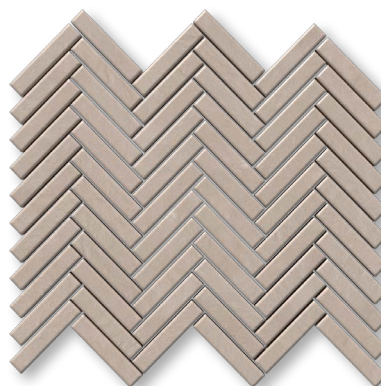

traces
terra cotta collection

MARBLE SYSTEMS

traces

Embrace the natural luxury of the Traces Terra Cotta Collection. Consisting of glazed terra cotta tiles, mosaics, and trims in five distinct, carefully crafted designs, this collection defines organic modern interior design. Its minimalist, soothing colors are inspired by the subtle tones of white, beige, brown, and blue that saturate the Greek islands of the Mediterranean. The exquisite glazed finish of these tiles offers a handmade, artisanal look that makes spaces feel welcoming and authentic. Transform your space into a refined yet rustic interior with terra cotta tiles. The collection is suitable for interior wall and flooring installations, including wet spaces.

mosaics

MS80012
maui terra cotta
herringbone 5/8"x3"
12 1/8"x13 3/8" sheets
0.90 sqft/pcs

trims

ML80171
maui terra cotta
edge trim 5/8"x6"x3/8"

dunes herringbone 5/8"x3"

floor / wall tiles

TL80710
dunes terra cotta
6"x6"x3/8"
0.25 sqft/pcs

DC00423
dunes terra cotta
hexagon 6"
0.168 sqft/pcs

TL80716
dunes terra cotta
2"x6"x3/8"
0.083 sqft/pcs

mosaics

MS80013
dunes terra cotta
herringbone 5/8"x3"
12 1/8"x13 3/8" sheets
0.90 sqft/pcs

trims

ML80172
dunes terra cotta
edge trim 5/8"x6"x3/8"