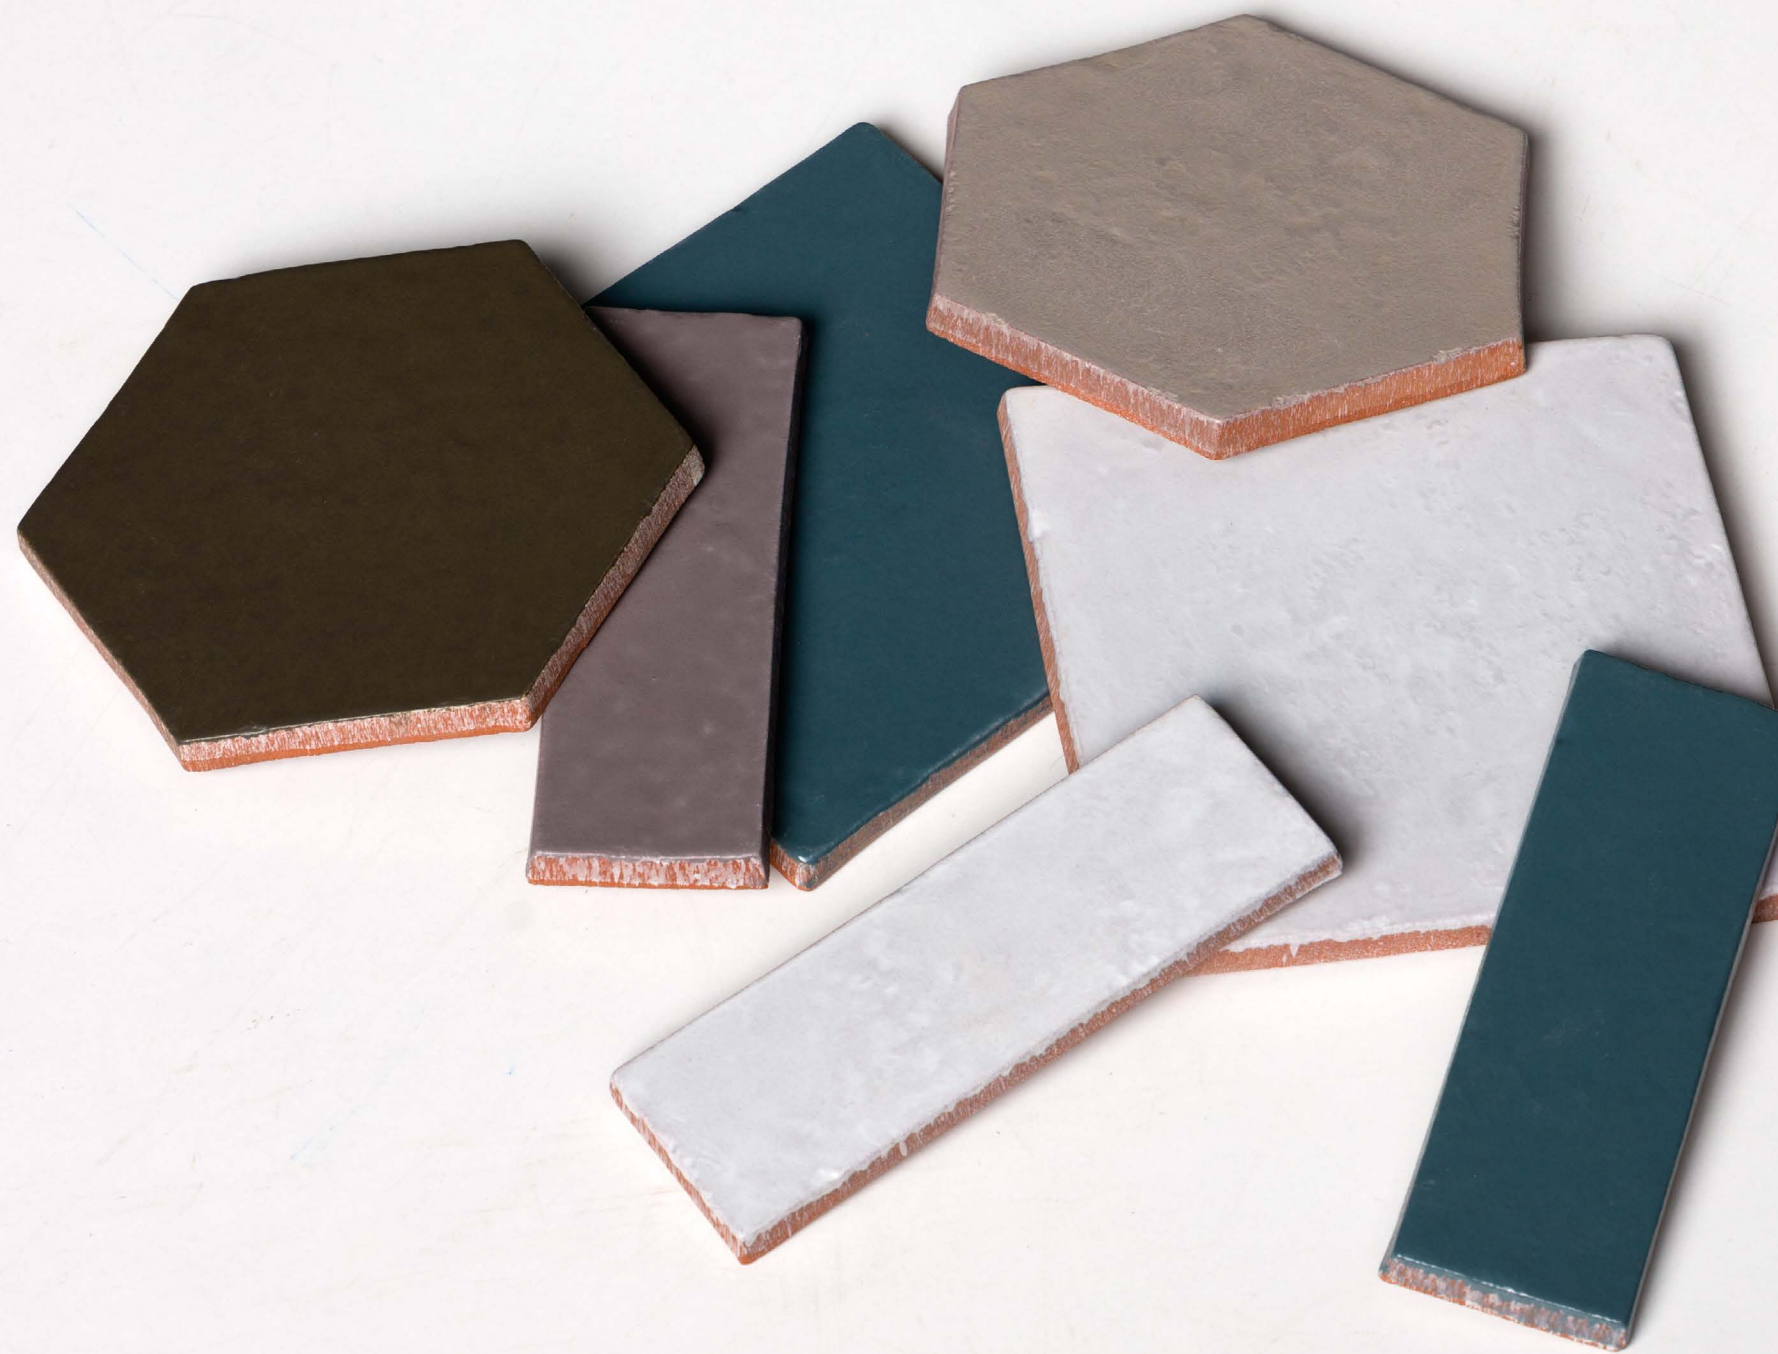

traces
terra cotta collection

MARBLE SYSTEMS

traces

Embrace the natural luxury of the Traces Terra Cotta Collection. Consisting of glazed terra cotta tiles, mosaics, and trims in five distinct, carefully crafted designs, this collection defines organic modern interior design. Its minimalist, soothing colors are inspired by the subtle tones of white, beige, brown, and blue that saturate the Greek islands of the Mediterranean. The exquisite glazed finish of these tiles offers a handmade, artisanal look that makes spaces feel welcoming and authentic. Transform your space into a refined yet rustic interior with terra cotta tiles. The collection is suitable for interior wall and flooring installations, including wet spaces.

Usage

- Backsplash
- Bath Floors / Walls
- Commercial Interior Floors / Walls
- Residential Interior Floors / Walls
- Shower Floors / Walls

V2 = SLIGHT VARIATION:
Clearly distinguishable differences
in texture and/or pattern within
similar colors.