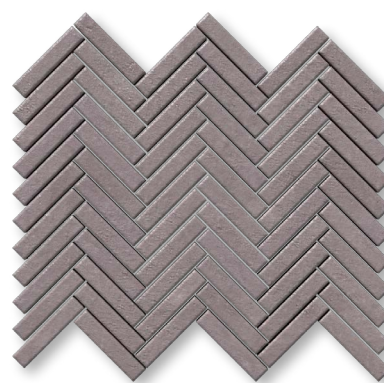

traces
terra cotta collection

MARBLE SYSTEMS

traces

Embrace the natural luxury of the Traces Terra Cotta Collection. Consisting of glazed terra cotta tiles, mosaics, and trims in five distinct, carefully crafted designs, this collection defines organic modern interior design. Its minimalist, soothing colors are inspired by the subtle tones of white, beige, brown, and blue that saturate the Greek islands of the Mediterranean. The exquisite glazed finish of these tiles offers a handmade, artisanal look that makes spaces feel welcoming and authentic. Transform your space into a refined yet rustic interior with terra cotta tiles. The collection is suitable for interior wall and flooring installations, including wet spaces.

mosaics

MS80015
milos terra cotta
herringbone 5/8"x3"
12 1/8"x13 3/8" sheets
0.90 sqft/pcs

trims

ML80174
milos terra cotta
edge trim 5/8"x6"x3/8"

floor / wall tiles

TL80713
olympus terra cotta
6"x6"x3/8"
0.25 sqft/pcs

DC00426
olympus terra cotta
hexagon 6"
0.168 sqft/pcs

TL80719
olympus terra cotta
2"x6"x3/8"
0.083 sqft/pcs

mosaics

MS80016
olympus terra cotta
herringbone 5/8"x3"
12 1/8"x13 3/8" sheets
0.90 sqft/pcs

trims