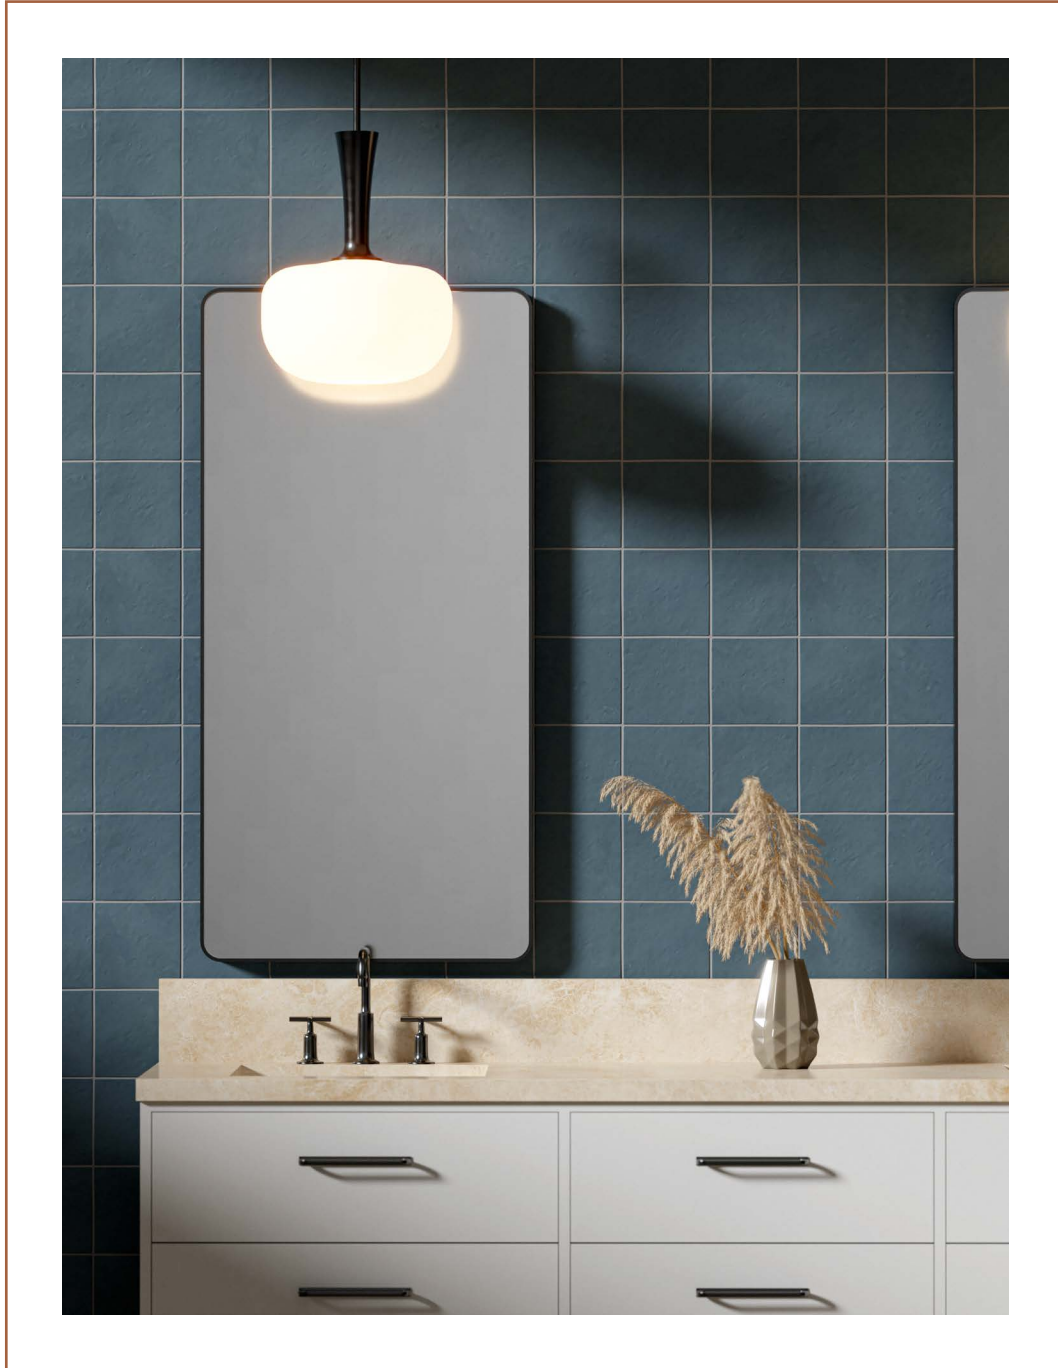

traces
terra cotta collection

MARBLE SYSTEMS

traces

Embrace the natural luxury of the Traces Terra Cotta Collection. Consisting of glazed terra cotta tiles, mosaics, and trims in five distinct, carefully crafted designs, this collection defines organic modern interior design. Its minimalist, soothing colors are inspired by the subtle tones of white, beige, brown, and blue that saturate the Greek islands of the Mediterranean. The exquisite glazed finish of these tiles offers a handmade, artisanal look that makes spaces feel welcoming and authentic. Transform your space into a refined yet rustic interior with terra cotta tiles. The collection is suitable for interior wall and flooring installations, including wet spaces.

Usage

- Backsplash
- Bath Floors / Walls
- Commercial Interior Floors / Walls
- Residential Interior Floors / Walls
- Shower Floors / Walls

V2 = SLIGHT VARIATION:
Clearly distinguishable differences
in texture and/or pattern within
similar colors.