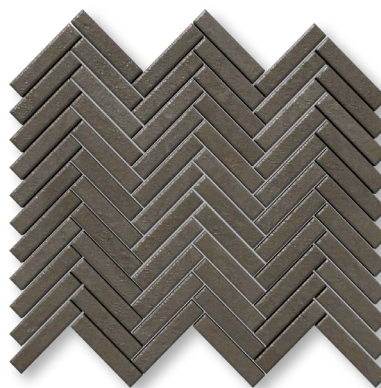

floor / wall tiles

TL80711
olivin terra cotta
6"x6"x3/8"
0.25 sqft/pcs

DC00424
olivin terra cotta
hexagon 6"
0.168 sqft/pcs

TL80717
olivin terra cotta
2"x6"x3/8"
0.083 sqft/pcs

mosaics

MS80014
olivin terra cotta
herringbone 5/8"x3"
12 1/8"x13 3/8" sheets
0.90 sqft/pcs

trims

ML80173
olivin terra cotta
edge trim 5/8"x6"x3/8"

floor / wall tiles

TL80712
milos terra cotta
6"x6"x3/8"
0.25 sqft/pcs

DC00425
milos terra cotta
hexagon 6"
0.168 sqft/pcs

TL80718
milos terra cotta
2"x6"x3/8"
0.083 sqft/pcs