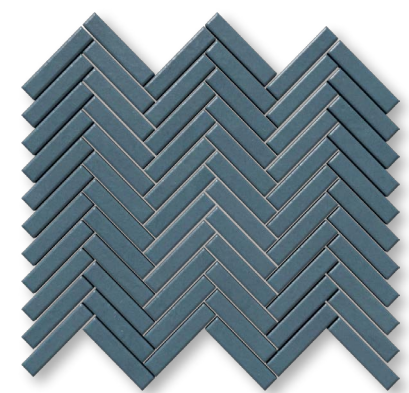

traces
terra cotta collection

MARBLE SYSTEMS

traces

Embrace the natural luxury of the Traces Terra Cotta Collection. Consisting of glazed terra cotta tiles, mosaics, and trims in five distinct, carefully crafted designs, this collection defines organic modern interior design. Its minimalist, soothing colors are inspired by the subtle tones of white, beige, brown, and blue that saturate the Greek islands of the Mediterranean. The exquisite glazed finish of these tiles offers a handmade, artisanal look that makes spaces feel welcoming and authentic. Transform your space into a refined yet rustic interior with terra cotta tiles. The collection is suitable for interior wall and flooring installations, including wet spaces.

trims

ML80170
simons terra cotta
edge trim 5/8"x6"x3/8"

floor / wall tiles

TL80709
maui terra cotta
6"x6"x3/8"
0.25 sqft/pcs

DC00422
maui terra cotta
hexagon 6"
0.168 sqft/pcs

TL80715
maui terra cotta
2"x6"x3/8"
0.083 sqft/pcs

mosaics

MS80012
maui terra cotta
herringbone 5/8"x3"
12 1/8"x13 3/8" sheets
0.90 sqft/pcs

trims

ML80171
maui terra cotta
edge trim 5/8"x6"x3/8"

dunes herringbone 5/8"x3"

floor / wall tiles

TL80710
dunes terra cotta
6"x6"x3/8"
0.25 sqft/pcs