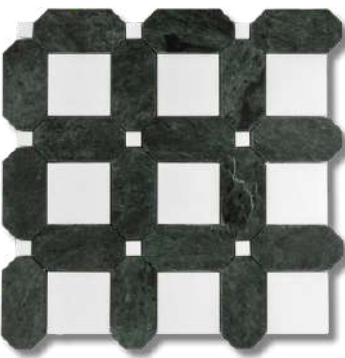

MS90936 (S.O.*)
verde lucia honed
grande chester 4"x4"
16"x16"x3/8"
1.70 sqft/pcs

MS90941 (S.O.*)
verde lucia honed
straight joint 2"x2" mosaic
12"x12"x3/8"
1.03 sqft/pcs

MS90942 (S.O.*)
verde lucia honed
herringbone 5/8"x3"
10 5/16"x12 7/8"x3/8"
.92 sqft/pcs

MS90937 (S.O.*)
verde lucia honed
hand clipped 1"x1"
11 3/4"x11 3/4"x3/8"
.95 sqft/pcs

MS90938 (S.O.*)
verde lucia honed
broken joint mosaic 5/8"xFL
11 3/4"x12"x3/8"
.97 sqft/pcs

MS90943 (S.O.*)
verde lucia honed
hexagon 2" nominal
10 1/2"x12 1/4"x3/8"
.90 sqft/pcs