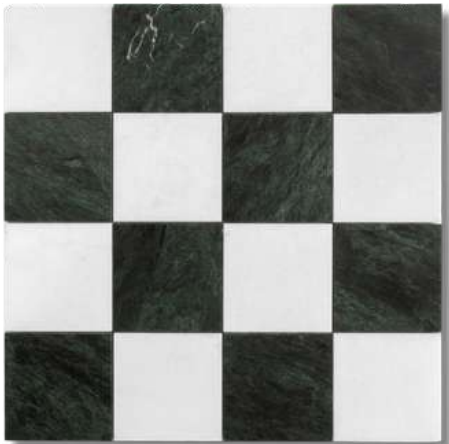

MS90936 (S.O.*)
verde lucia honed
grande chester 4"x4"
16"x16"x3/8"
1.70 sqft/pcs