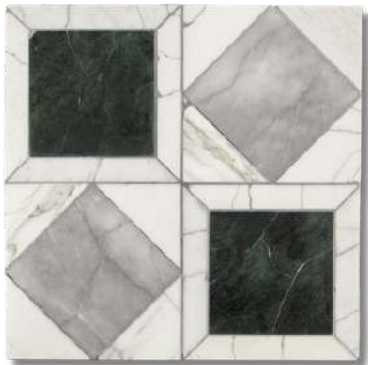

MS90939 (S.O.*)
verde lucia & allure & calacatta gold
honed
palazzoli antica blend
12"x12"x3/8"
1.00 sqft/pcs