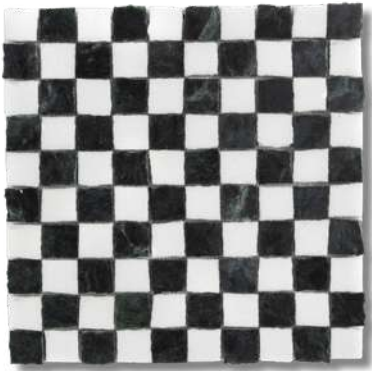

MS99233 (S.O.*)
verde lucia & calacatta gold &
glacier honed
grande chester 4"x4"
16"x16"x3/8"
1.70 sqft/pcs

YNR90487 (S.O.*)
verde lucia honed & brass
casablanca
10 1/2"x11 7/32"x3/8"
.82 sqft/pcs

YNR90488 (S.O.*)
verde lucia & marfil honed
almas
10"x10 1/2"x3/8"
.73 sqft/pcs

YNR90489 (S.O.*)
verde lucia & roman travertine honed
almas
10"x10 1/2"x3/8"
.73 sqft/pcs

YNR90490 (S.O.*)
verde lucia & crystal blue honed
almas
10"x10 1/2"x3/8"
.73 sqft/pcs

S.O*.: Special Order 4-6 weeks.

Verde lucia & Thassos Honed - Grande Chester 4"x4"

floor/wall tiles

MS90945 (S.O.*)
verde lucia & thassos
checkerboard honed
hand clipped 1"x1"
10 5/8"x10 5/8"x3/8"
.78 sqft/pcs

MS90946 (S.O.*)
verde lucia & glacier & calacatta gold
checkerboard honed
hand clipped 1"x1"
10 5/8"x10 5/8"x3/8"
.78 sqft/pcs