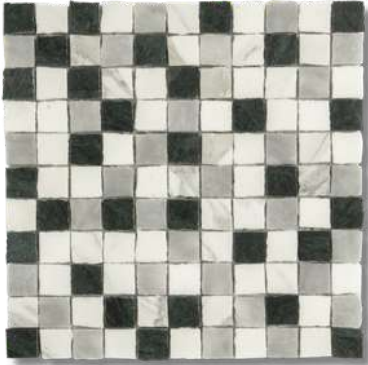

COUNTRY FLOORS®

VERDE LUCIA MARBLE

COLLECTION

VERDE LUCIA MARBLE

Born from the natural stone landscapes of Guatemala, Verde Lucia captures the depth and richness of deep green marble shaped by time and geology. Its honed finish softens the surface, revealing a velvety texture that enhances the stone's natural movement and brings a quiet sense of balance and sophistication.

Thoughtfully designed for a range of applications, select mosaics are suitable for floors, while more intricate patterns such as hand-clipped 1"×1" and Broken Joint are ideal for backsplashes, shower walls, and accent areas. Whether used as a focal point or a subtle backdrop, Verde Lucia brings depth, craftsmanship, and enduring elegance to residential and commercial spaces.

Usage:

- Backsplash
- Bath Floors / Walls
- Commercial Interior Walls
- Residential Interior Walls
- Shower Walls

V2 = SLIGHT VARIATION: Clearly distinguishable differences in texture and/or pattern within similar colors.

floor/wall tiles

TL91364 (S.O.*)
verde lucia honed
12"x12"x3/8" marble tile
1.00 sqft/pcs

TL91614 (S.O.*)
verde lucia honed
3"x12"x3/8" marble tile
.25 sqft/pcs

MS90939 (S.O.*)
verde lucia & allure & calacatta gold
honed
palazzoli antica blend
12"x12"x3/8"
1.00 sqft/pcs